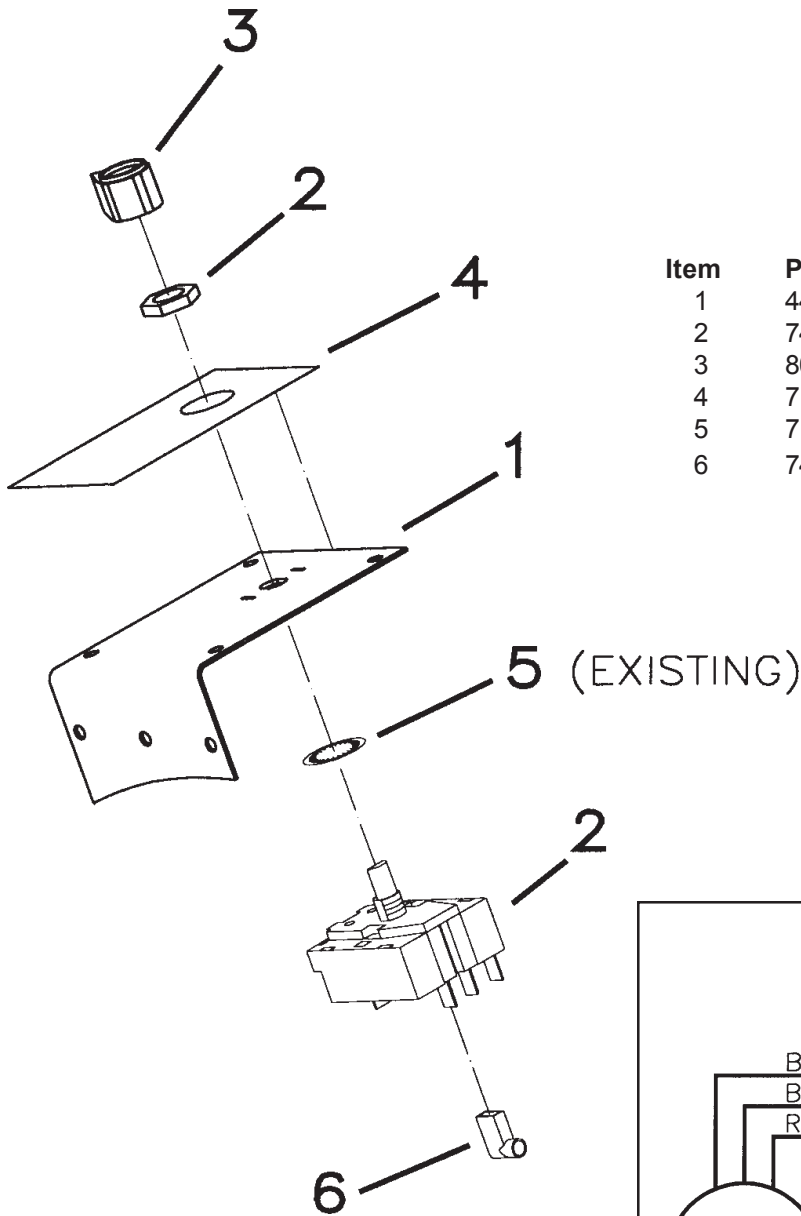

### CARPET BLOWER MODEL NO. C44000-01, 02

#### PARTS LIST

Item	Part No.	Qty.	Description
1	440025	1	Switch Face Plate
2	742315	1	Switch (off +3 Positions)
3	809875	1	Knob
4	715241	1	Decal, Face Plate Warning
5	711556	1	1/2 Int. Tooth Lock Washer
6	740018	1	Terminal, FM Spade 16-14GA

#### WIRING DIAGRAM